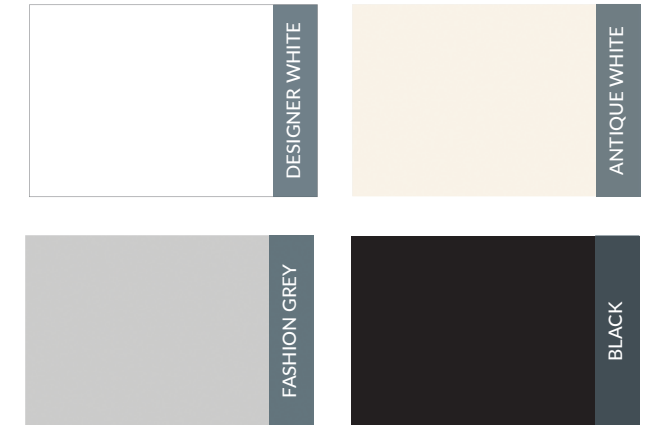

## PAINT

## ANTIQUÉ FINISH

Our antique finish is available with a grey or brown highlight over white paint on maple. You can add wear-ing and distressing to further achieve an heirloom look.

## ALTERNATIVE MATERIALS

Textured melamine available on the SPOKANE door.

Super-matte Lacquer available on the VERONA door.

Matte or gloss laminates available on the MEDINA door.

Matte only laminates available on the MEDINA door.