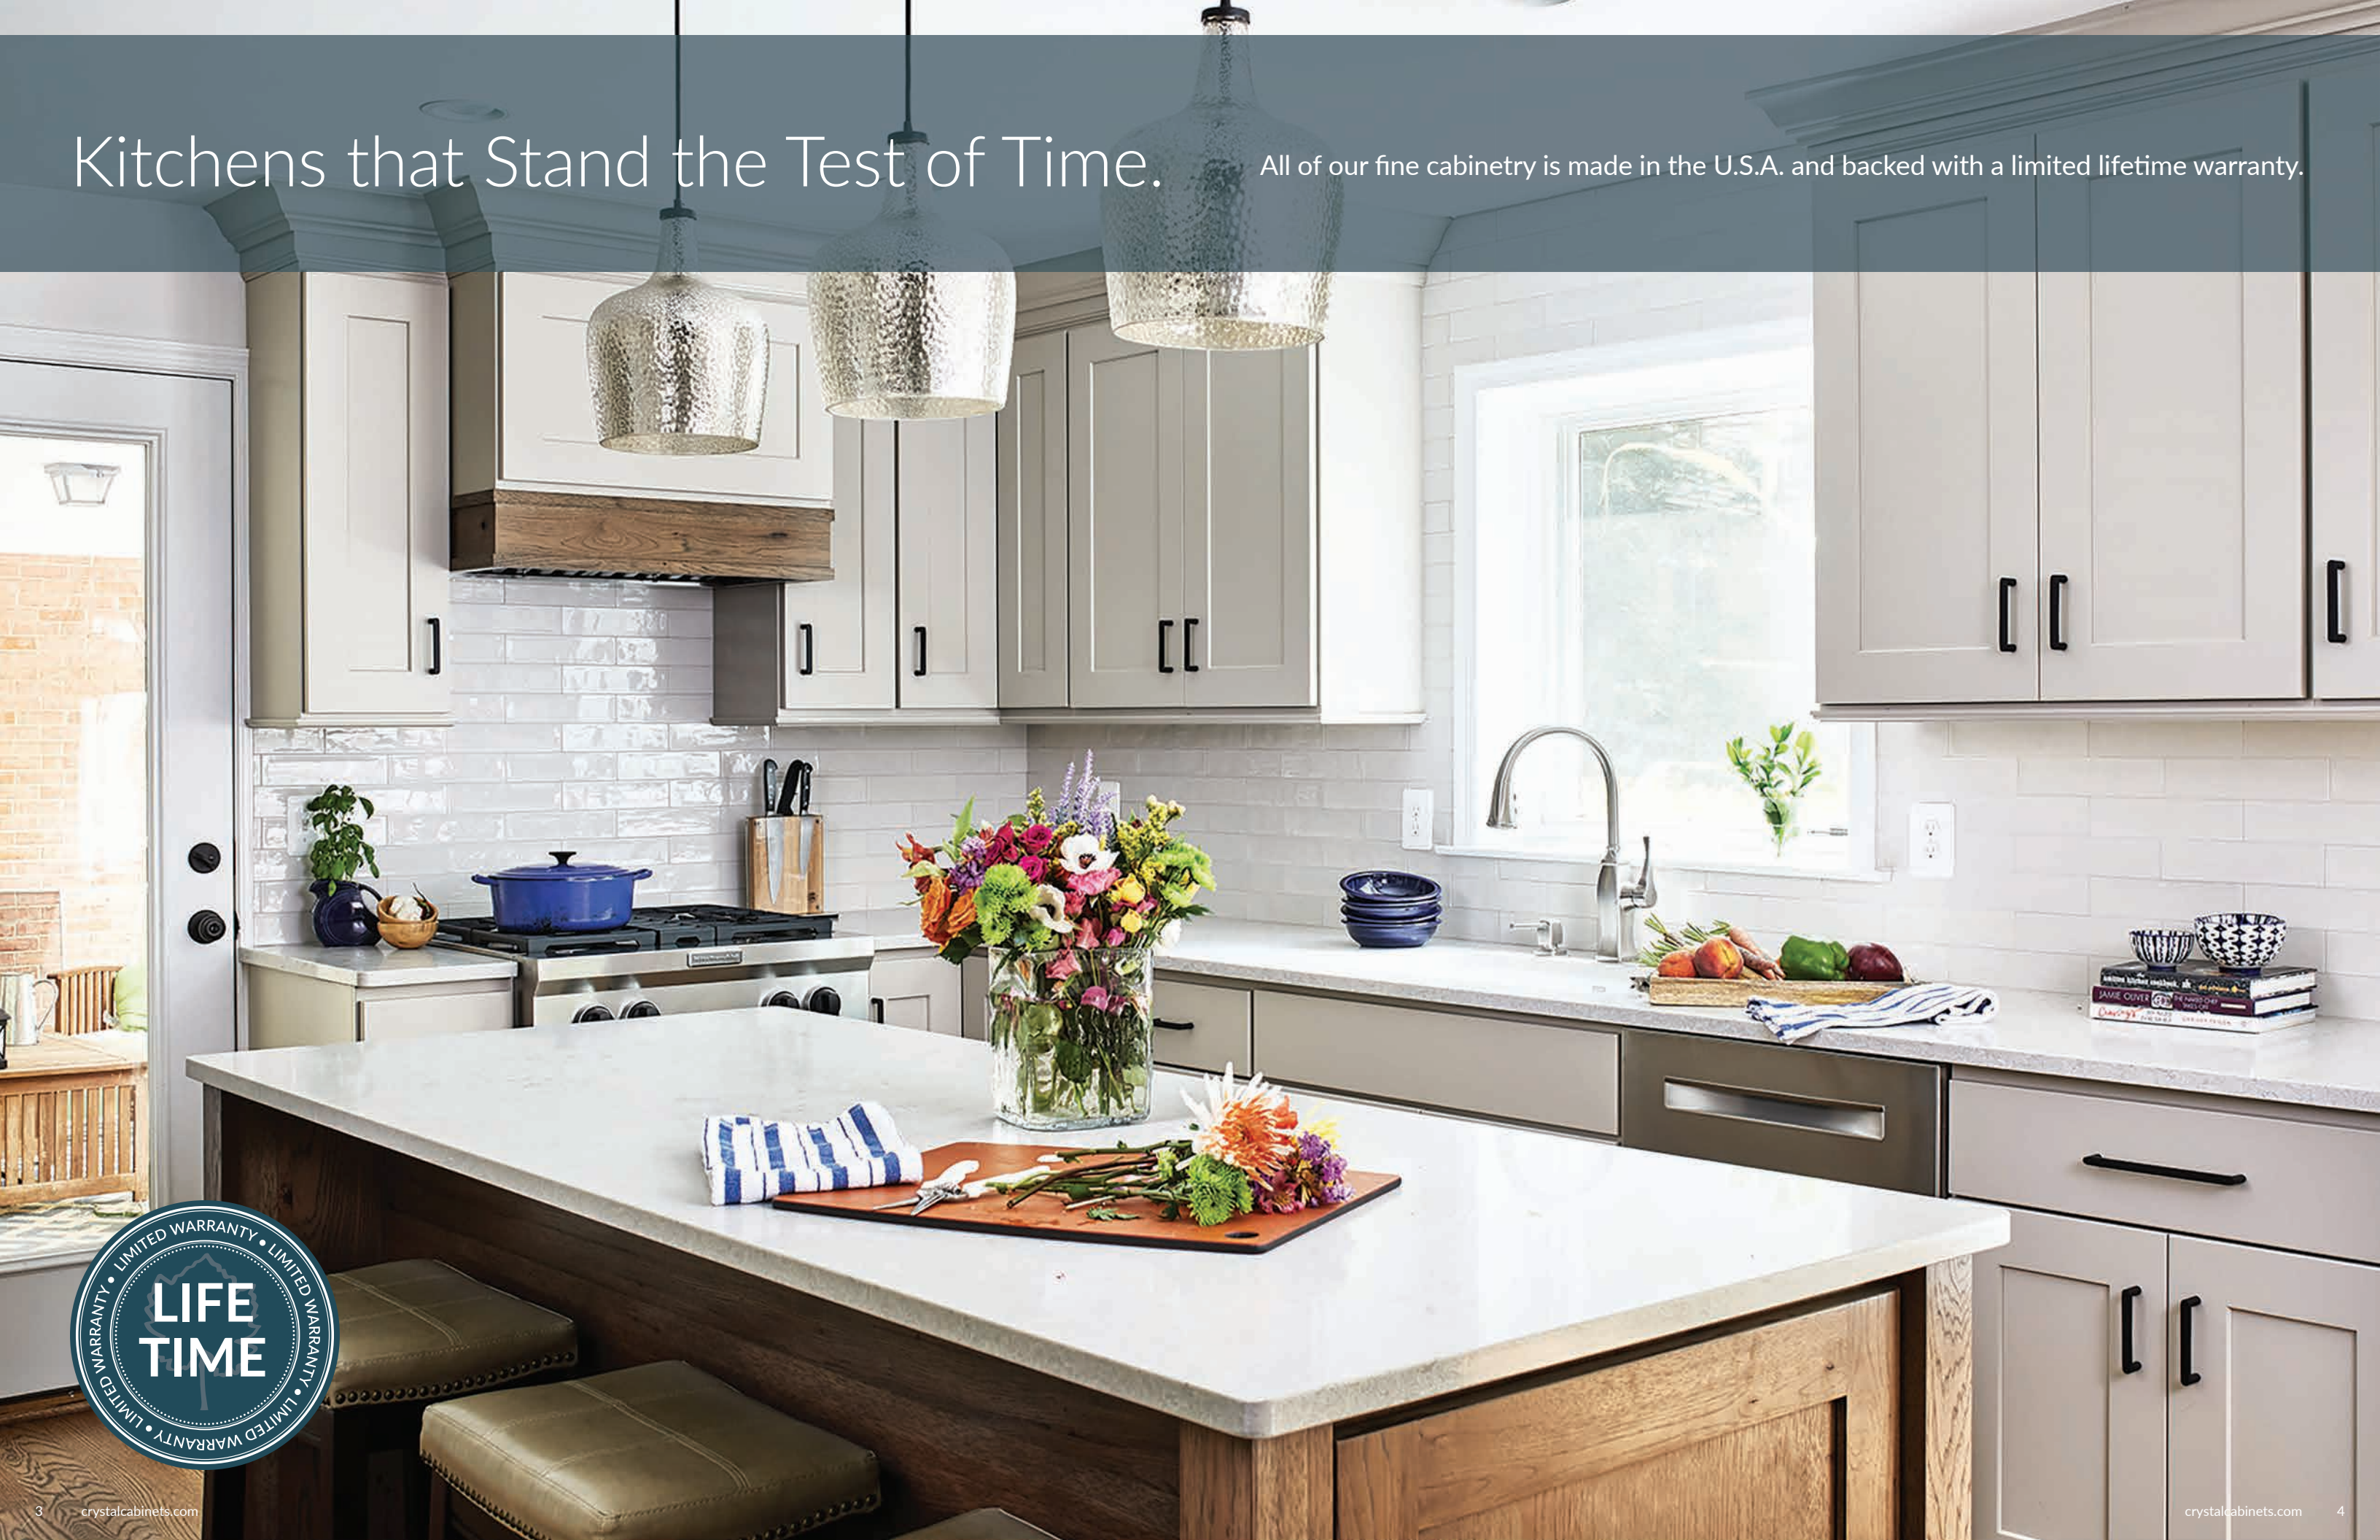

Kitchens that Stand the Test of Time.

All of our fine cabinetry is made in the U.S.A. and backed with a limited lifetime warranty.

Additional views of the blue and white kitchen featuring the Midland door style painted in Alabaster and Nautical on MDF.