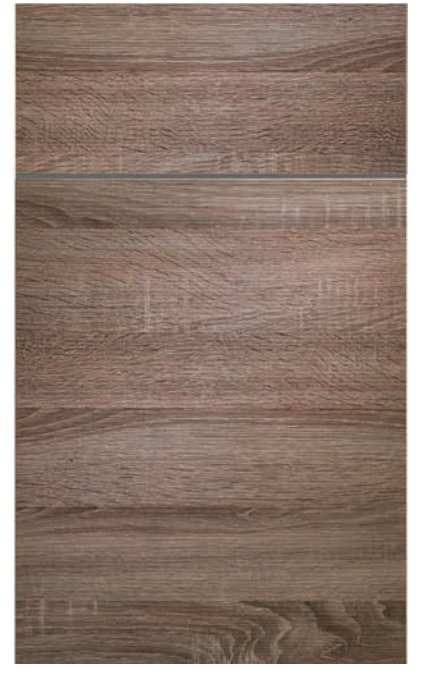

COUNTRYSIDE

LEXINGTON

MONTGOMERY

SLAB

MESA VERDE

MEDINA - Antique White

SPOKANE - Cannella Rustik

TEMPO - Linen on MDF