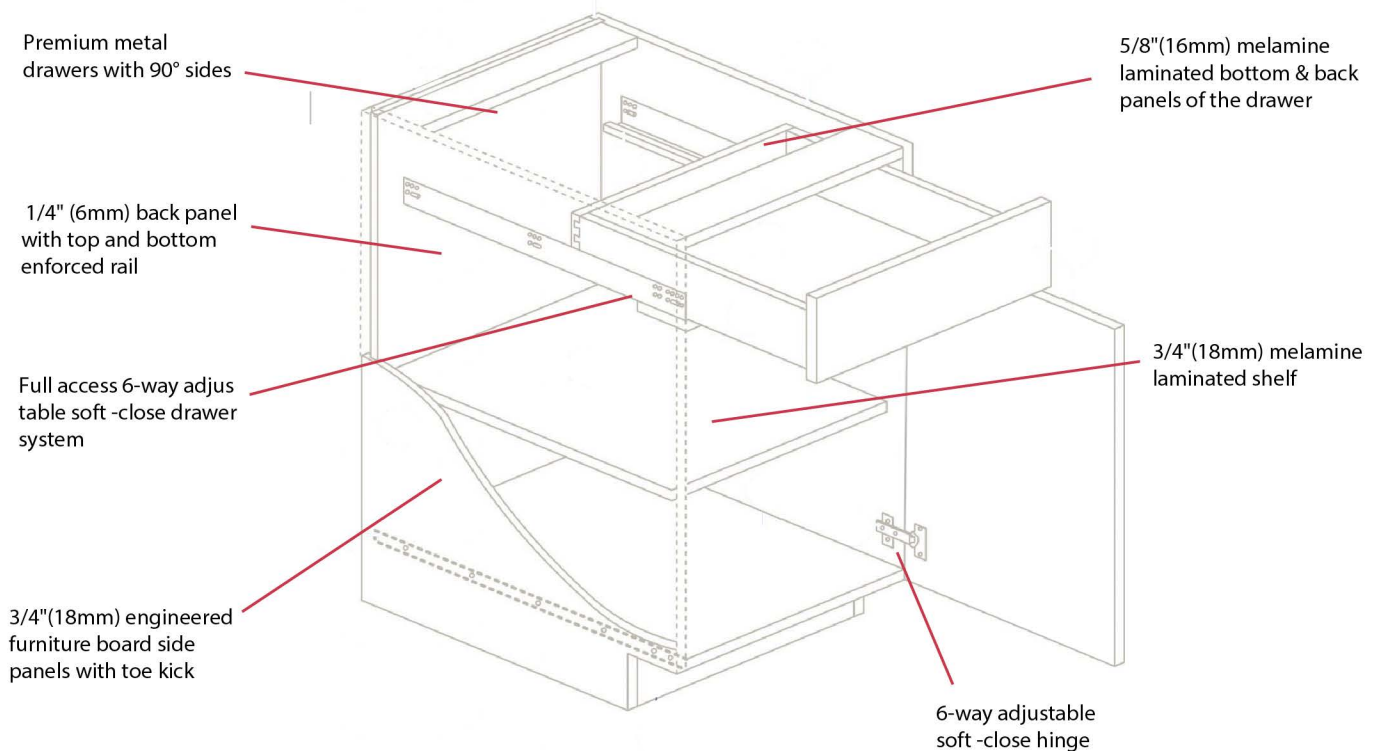

Frameless Euro Construction

Infinity is built to last. It is manufactured to precise standards using all particle or upgrade plywood construction. All hinges and drawer glides are fully adjustable and utilize soft close technology for a luxury look and feel.

Features

Side Panel, Shelving, and Bottom Panel

3/4" (18mm) particle or plywood board with white color melamine laminate on both sides and PVC edge banding of matching color.

Drawer Panel

Drawer bottom & back panel apply 5/8" (16mm) particle or plywood board, with white color melamine laminate on both sides and PVC edge banding of matching color.

Back Panel

Top & bottom rail of 3/4"(18mm) particle or plywood, 1/4"(6mm) MDF cored.

Drawer Hardware

Full-extension soft-close drawer glides of 500mm glide length

Hinge Hardware

Adjustable 110 degree opening soft close-hinges, easy to install.