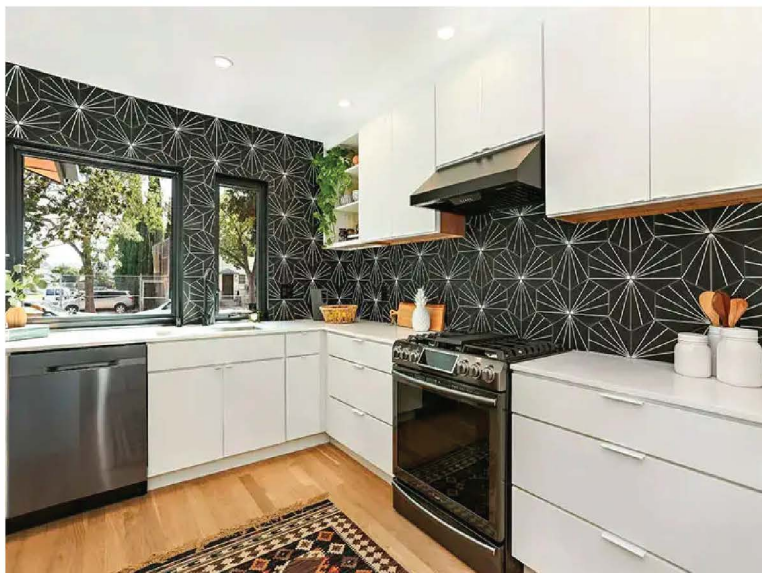

PRINCETON

Inset Cabinetry

PREMIER
by Nisbet Brower

Door

- Inset, 5-piece Shaker recessed-panel door, back beveled $\frac{3}{4}$ " thick, 2- $\frac{1}{4}$ " wide solid hardwood mortise-and-tenon joint door frame
- Center panel is $\frac{1}{4}$ " HDF
- Blum® Compact Blumotion integrated soft-close hinges, 6-way adjustable

Drawer

- Inset, solid hardwood, slab, drawer front, back beveled
- Blum® Blumotion full-access, undermount, soft-close drawer glides
- $\frac{1}{4}$ " plywood drawer bottom
- $\frac{5}{8}$ " solid hardwood sides with dovetail joinery
- 14" Wall cabinet depth modification available